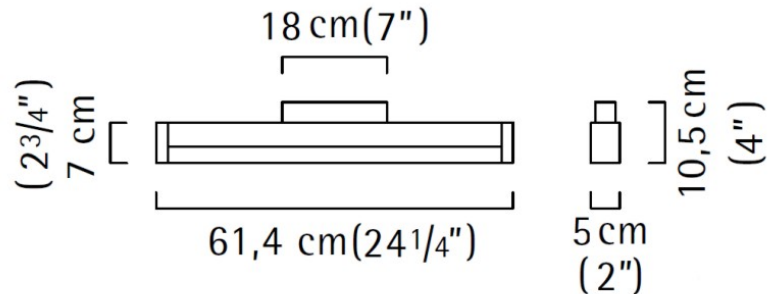

Light emission